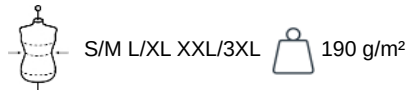

## Microfibre bathrobe

- Ultra-lightweight for quick and efficient drying.
- Wide waistband for a better fit.
- Two patch pockets on the front.

85% polyester/15% polyamide. Ultra lightweight for quick and efficient drying. Wide belt and 2 patch pockets at the front.