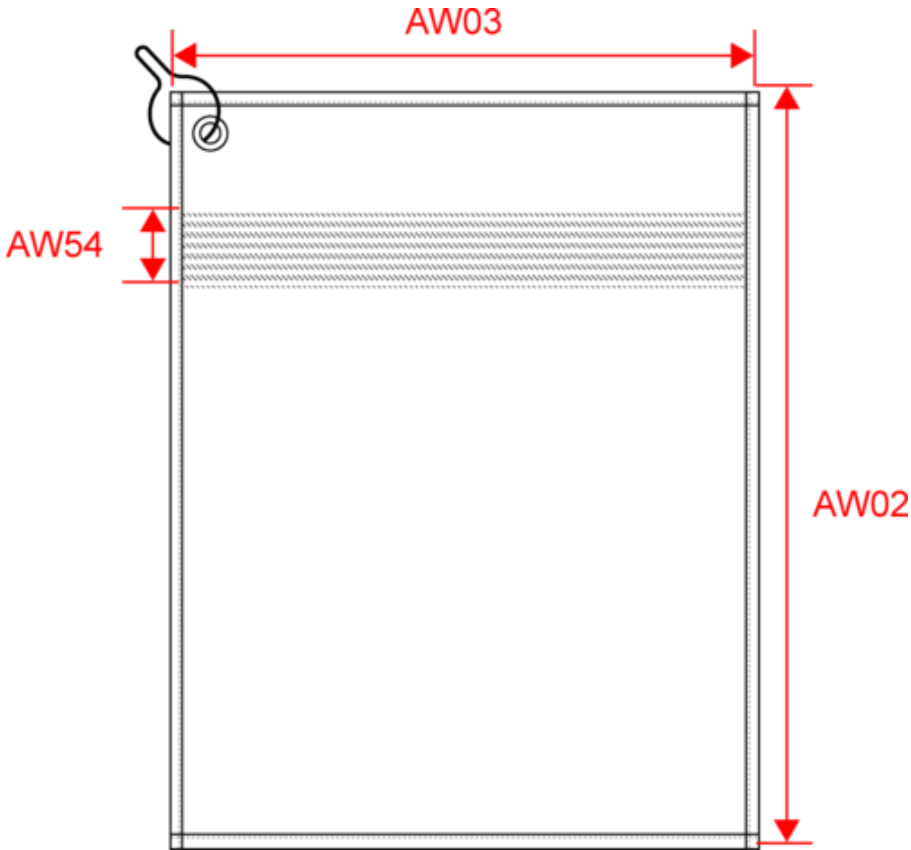

PA570

Golf towel

- 100% cotton: high absorption capacity.
- Sold with eyelet + hook.
- 7 colourways.

100% cotton. With side metal eyelet + hook.

More information

Logistic

Country of origin

Customs code

PROACT.®

PA570

Golf towel

Dimensions (cm)

Measurements in cm	One Size
AW02 - Total height	50.00
AW03 - Total width	30.00
AW54 - Border height	3.50

PROACT[®]

PA570

Golf towel