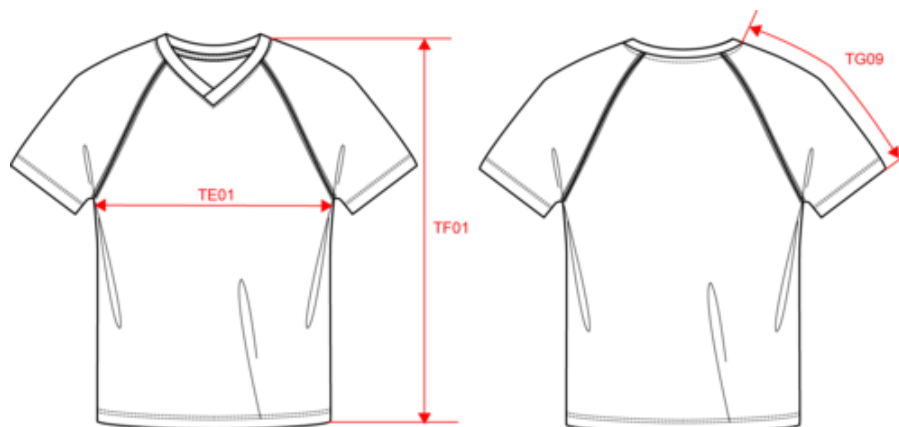

### Dimensions (cm)

Measurements in cm	XS	S	M	L	XL	XXL	3XL
TE01 - 1/2 chest width at 1.5cm below armhole	46.00	49.00	52.00	55.00	58.00	61.00	64.00
TF01 - Total height from HSP	68.50	70.50	72.50	74.50	76.50	78.50	80.50
TG09 - Raglan short sleeve length	32.75	34.75	36.75	38.75	40.75	42.75	44.75