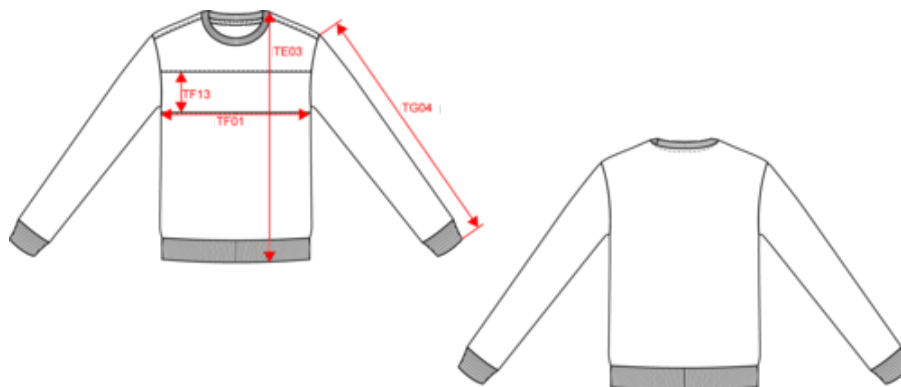

PROACT®

PA374

Kids' polyester sweatshirt

Dimensions (cm)

Measurements in cm	6/8 ans	8/10 ans	10/12 ans	12/14 ans
TE01 - 1/2 chest width at 1.5cm below armhole	38.50	41.00	44.50	48.00
TF03 - Front total height from HSP	50.75	55.50	60.25	65.50
TF13 - Front yoke height	9.00	9.00	9.00	9.00
TG02 - Long sleeve length	44.75	49.25	53.75	58.25