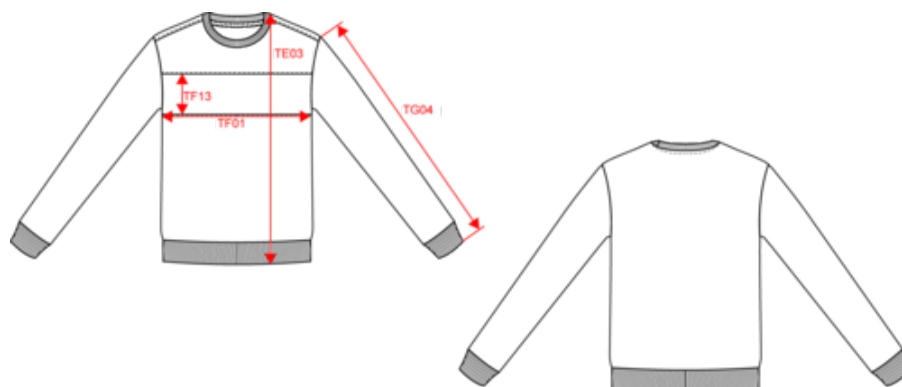

PA373

Polyester sweatshirt

- 100% polyester: incredibly resistant.
- Inner taped neck.

100% polyester. Polyester tricot. Contrasting front band, approx. 11.50 cm high. Crew neck. Inner taped neck. Elastane ribbed neck, cuffs and hem.

PA374

PROACT.®

PA373

Polyester sweatshirt

Dimensions (cm)

Measurements in cm	S	M	L	XL	XXL	3XL	4XL
TE01 - 1/2 chest width at 1.5cm below armhole	52.00	55.00	58.00	61.00	64.00	67.00	70.00
TF03 - Front total height from HSP	70.00	72.00	74.00	76.00	78.00	80.00	82.00
TF13 - Front yoke height	11.50	11.50	11.50	11.50	11.50	11.50	11.50
TG02 - Long sleeve length	65.00	66.00	67.00	68.00	69.00	70.00	71.00