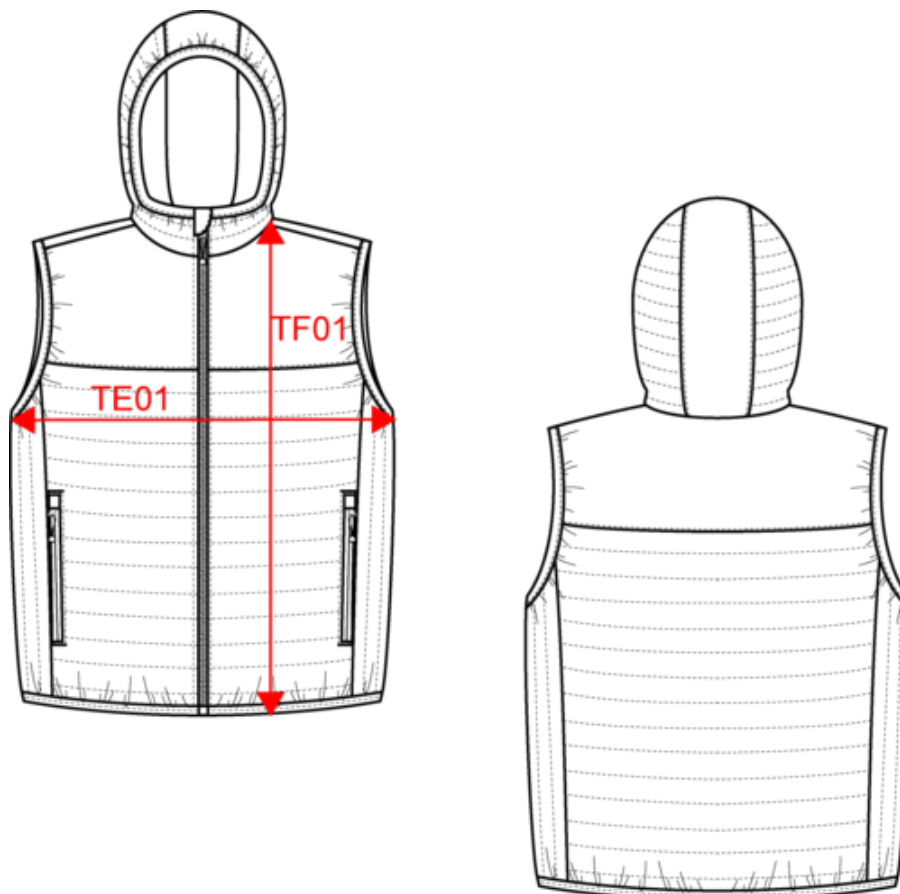

# PROACT<sup>®</sup>

PA237

Adult hooded bodywarmer

Dimensions (cm)

Measurements in cm	XS	S	M	L	XL	XXL	3XL
TE01 - 1/2 chest width at 1.5cm below armhole	51.00	54.00	57.00	60.00	63.00	66.00	69.00
TF01 - Total height from HSP	69.50	71.50	73.50	75.50	77.50	79.50	81.50