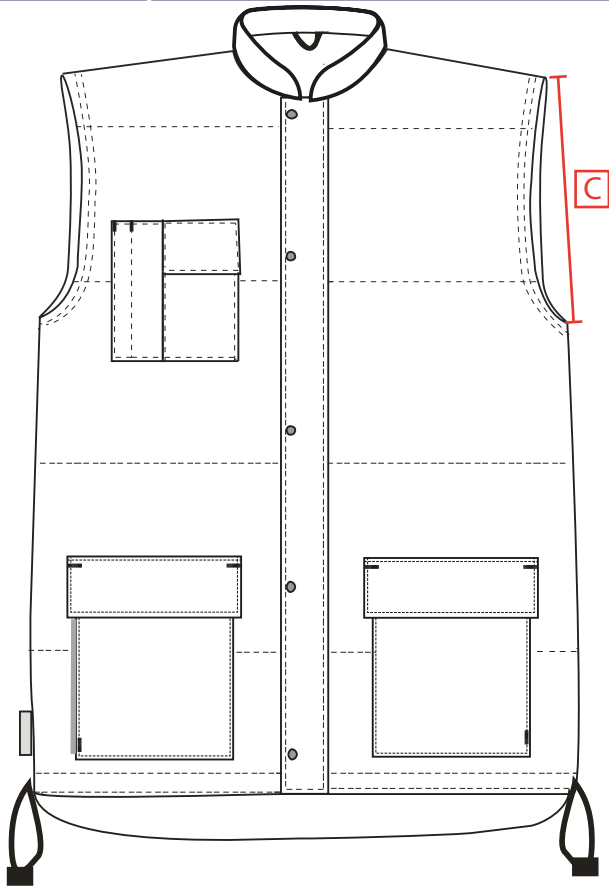

STYLE **S415**  
NO:

DESCRIPTION: **100% Polyester Pongee Body Warmer**

AREA		XS	S	M	L	XL	2XL	3XL	4XL	5XL	Tol Plus
<b>A</b>	TOTAL CHEST MEASUREMENT	106	114	122	130	138	146	154	162	170	1
<b>B</b>	NAPE - HEM	77	77	79	79	79	81	81	81	82	1
<b>C</b>	ARM HOLE DEPTH - RELAXED	24	25	26	27	28	29	30	31	32	1