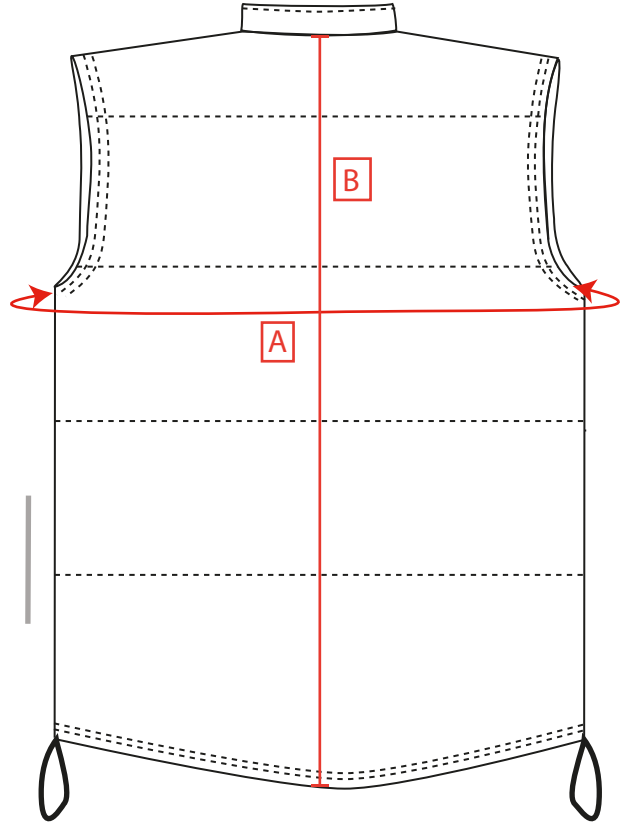

STYLE **S415**  
NO:

DESCRIPTION: **100% Polyester Pongee Body Warmer**

AREA		XS	S	M	L	XL	2XL	3XL	4XL	5XL	Tol Plus
<b>A</b>	TOTAL CHEST MEASUREMENT	106	114	122	130	138	146	154	162	170	1
<b>B</b>	NAPE - HEM	77	77	79	79	79	81	81	81	82	1
<b>C</b>	ARM HOLE DEPTH - RELAXED	24	25	26	27	28	29	30	31	32	1