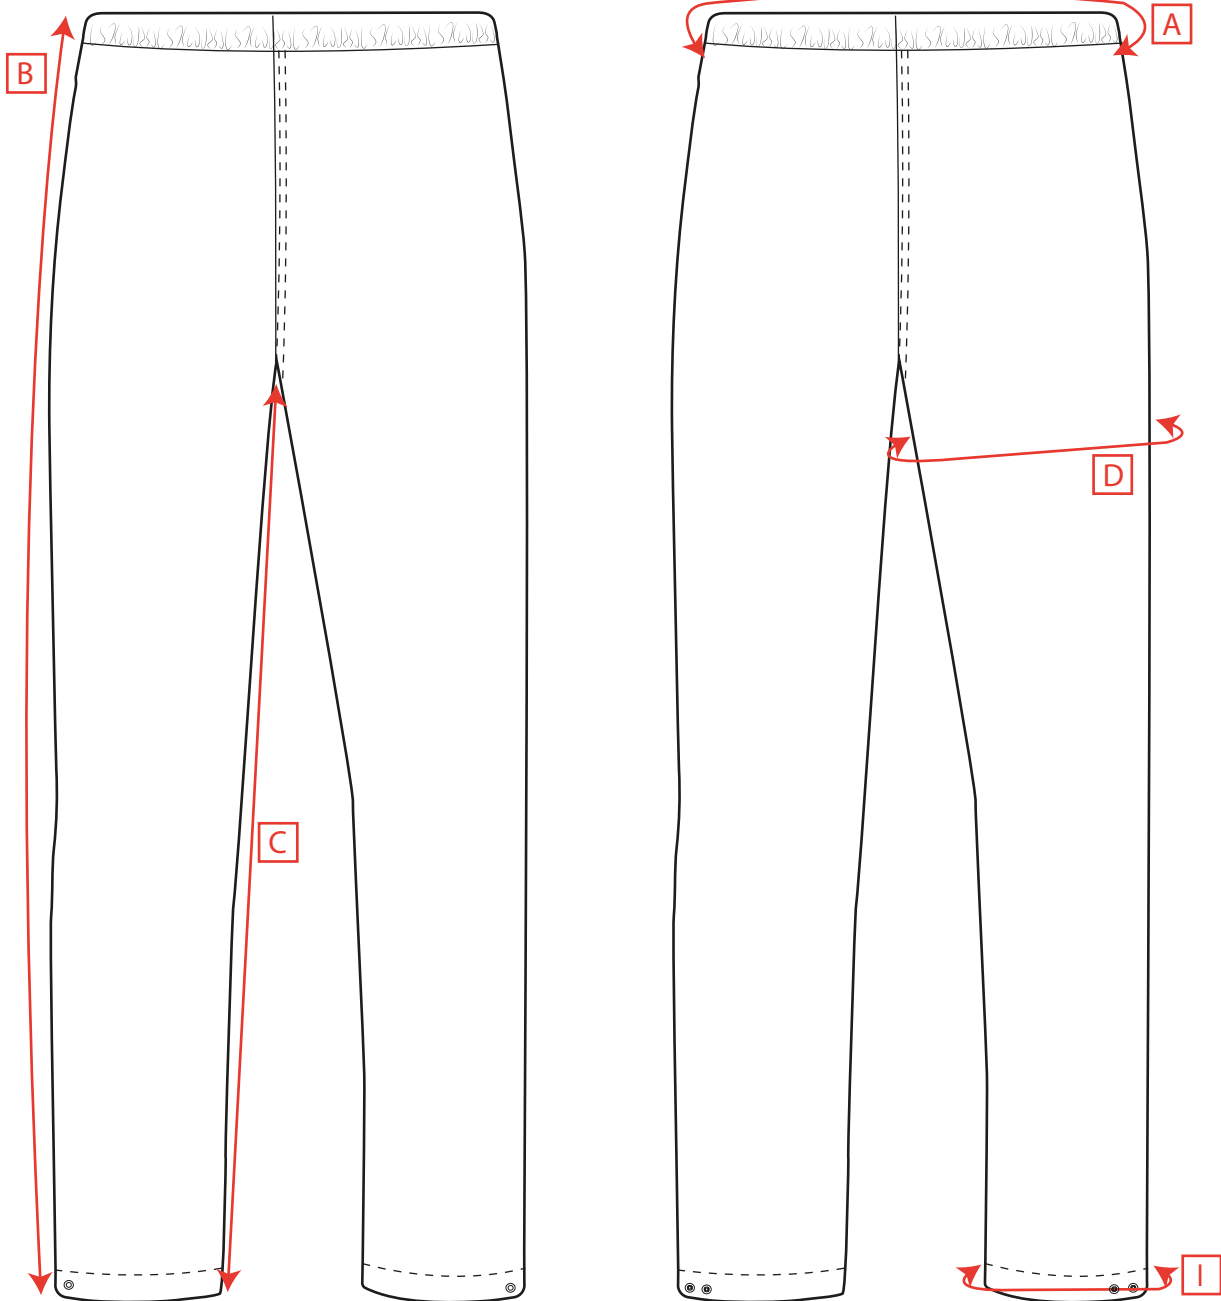

STYLE **S251**
NO:

DESCRIPTION: **Sealtex Ocean Trousers**

		S	M	L	XL	XXL
Waist Relaxed	A	64	72	80	88	96
Waist Stretched	A	110	118	126	134	142
Outside Leg (inc. Waistband)	B	112	113	114	115	116
Inside Leg	C	79	79	79	79	79
Thigh (5cm from Crotch)	D	69	72	75	78	81
Hem Circumference	I	50	50	51	51	52