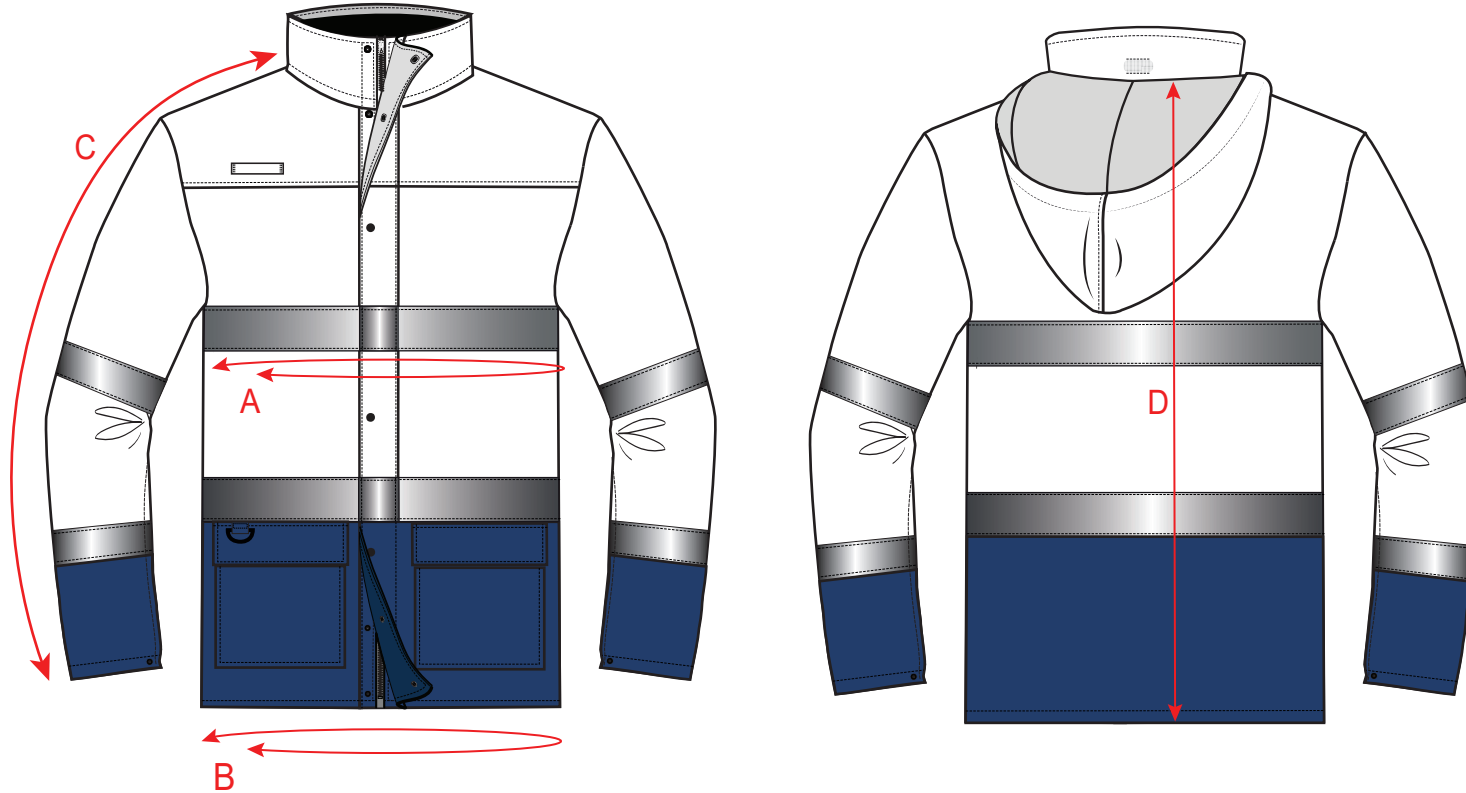

STYLE NO: S166

DESCRIPTION: Lite Two Tone Traffic Jacket

		Measurements								
		S	M	L	XL	XXL	3XL	4XL	5XL	TOL
To Fit Chest		92-96	100-104	108-112	116-124	128-132	136-140	144-148	152-160	
Jacket Chest	A	110	118	126	134	142	150	158	166	1.5
Hem	B	110	118	126	134	142	150	158	166	1.5
Collar to Cuff	C	81	82	83	84	85	86	87	88	1
Centre Back to Hem	D	82	83	84	85	86	87	88	89	1