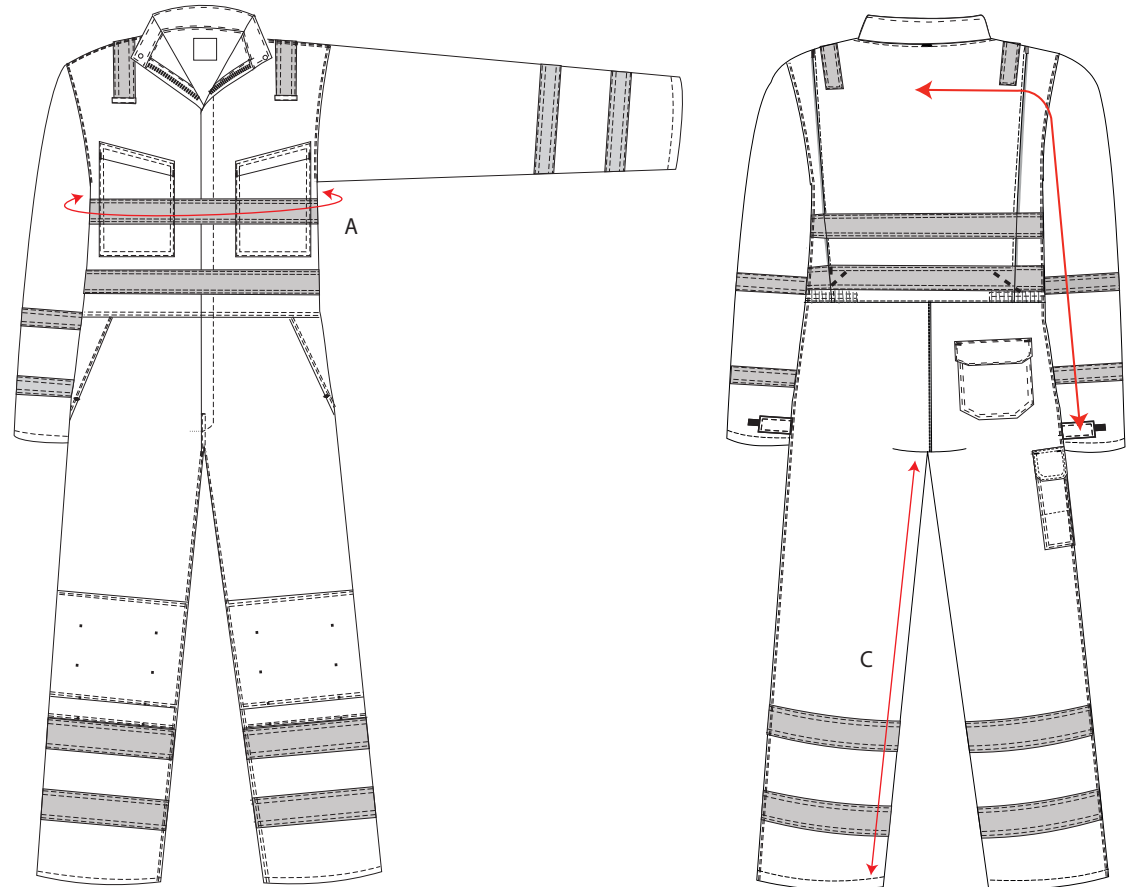

STYLE NO: MV91

DESCRIPTION: Modafume Hi Vis Multi GO/RT Coverall

FABRIC: 61% Modacrylic 18% Viscose 15% Polyester
5% Aramid 1% Carbon Fibre 300gm

COLOUR: Hi Vis EN ISO 20471
RIS Orange

AREA		80-88 XSMALL	92 - 96 SMALL	100-104 MEDIUM	108-112 LARGE	116-124 X-LARGE	128-132 XXL	136 - 140 XXXL	144-148 4XL	152-160 5XL
Chest	A	102	110	118	126	138	146	154	162	174
Sleeve length from 12cm below neck	B	82	83	84	85	86	87	88	89	90.5
Inside Leg	C	80	80	80	80	80	80	80	80	80