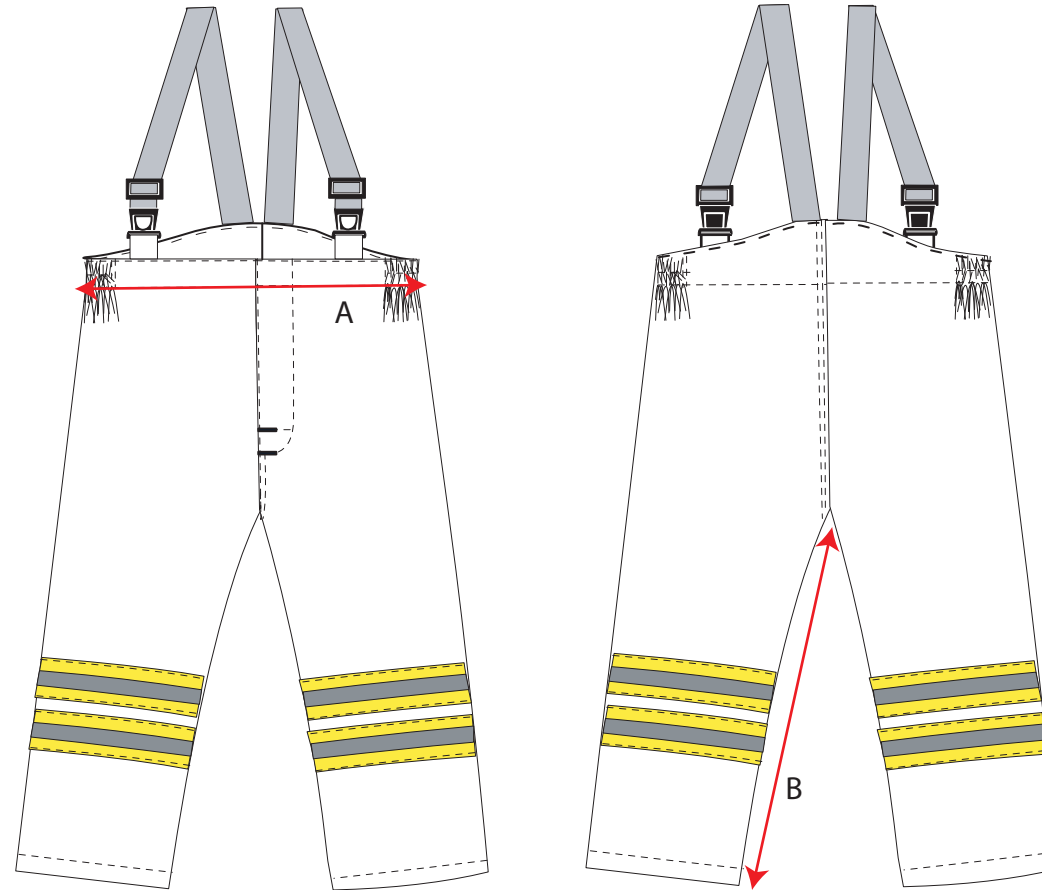

STYLE NO: FB31

DESCRIPTION: Structural Fire Overtrousers - Solar 3000 Trouser

FABRIC: 60% Meta-Aramid 40% Viscose 260gm

COLOUR: Dark Navy

TROUSER SIZE TABLE in cm

	AREA	S	M	L	XL	XXL	3XL
A	WAIST 1/2 (extended)	50	54	58	62	66	70
B	INSIDE LEG	73	74	75	76	77	78