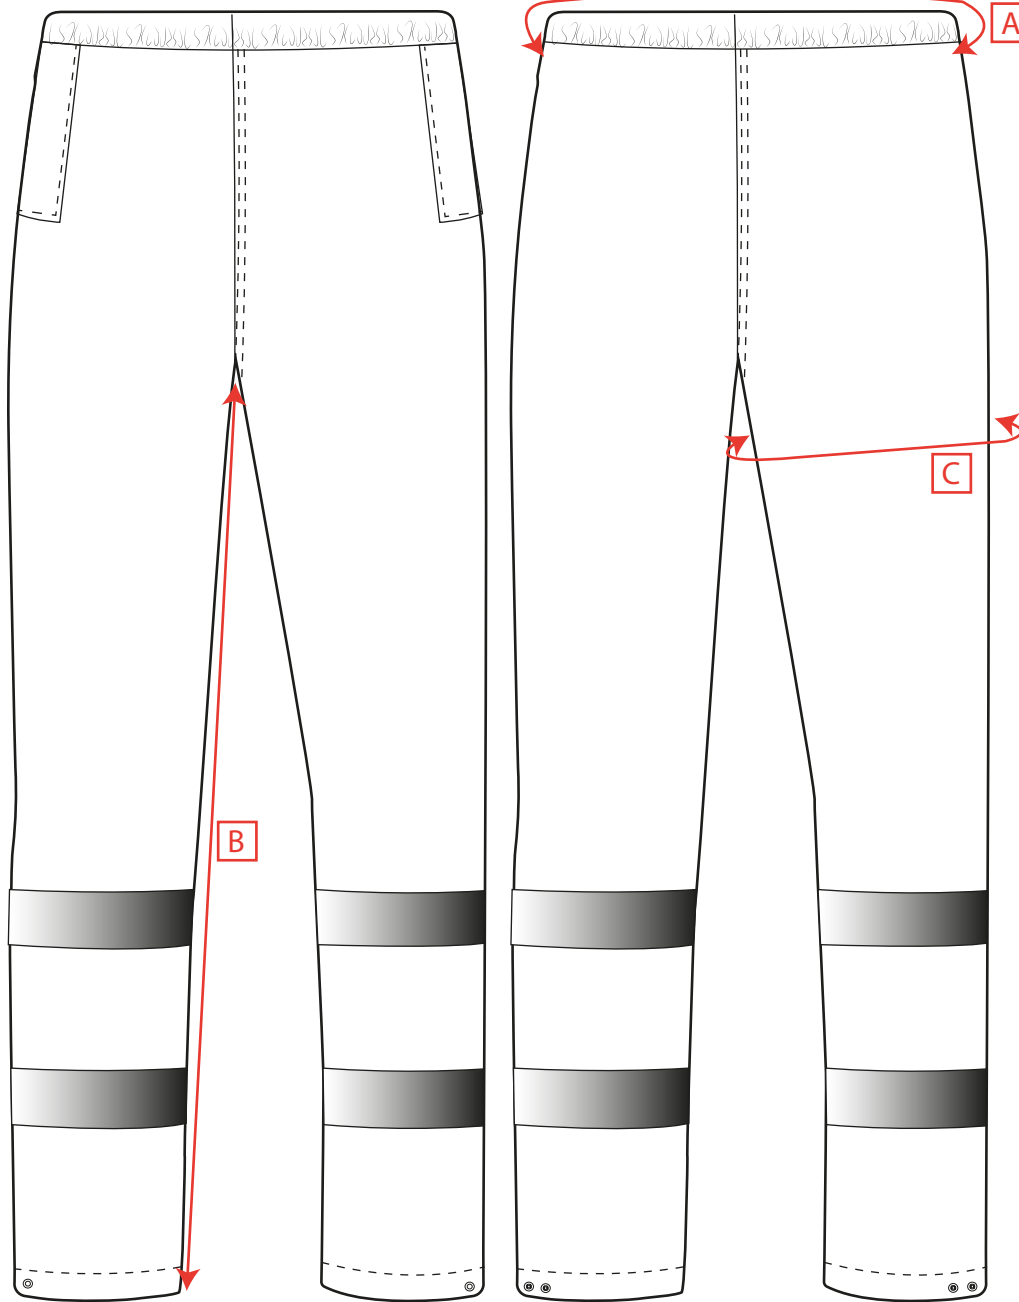

PORTWEST®

STYLE **F441**
NO:

DESCRIPTION: **Iona Classic Rainwear Trousers**

		S	M	L	XL	XXL	3XL	4XL	5XL	6XL
To fit waist		76-80	84-88	92-96	100-104	108-112	116-120	124-128	132-140	144-148
measurements to be taken flat										
Waist relaxed	A	64	72	80	88	96	104	112	120	128
Inside Leg (31" Leg)	C	78	78	78	78	78	78	78	78	78
Thigh (5cm from Crotch)	D	69	72	75	78	81	84	87	90	93