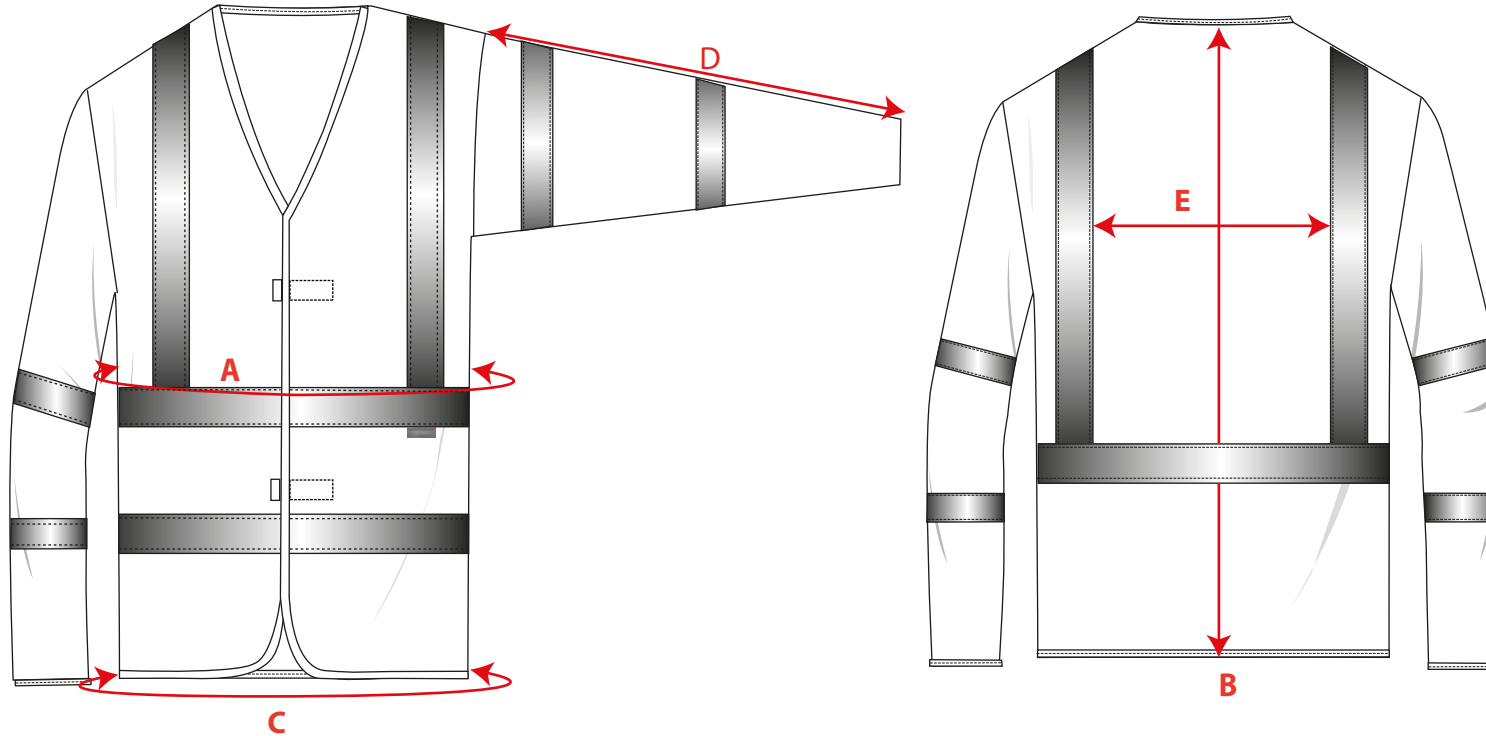

STYLE NO: C473

DESCRIPTION: **Long Sleeved Waistcoat Class 3 To EN ISO 20471
HIGH VISIBILITY WARNING STANDARD and GO/RT 3279**

FABRIC: 100% Warp Knitted Polyester

COLOUR: Yellow, Orange

All measurements in cm					
Size Area		S/M	L/XL	2XL/3XL	4XL/5XL
Chest-Velcro	A	116	132	150	168
C. Back Length	B	70	70	70	75
Hem	C	116	132	150	168
Sleeve Length	D	61	61.5	62	62.5
Distance between vertical bands of tape	E	31	32.5	34	35.5