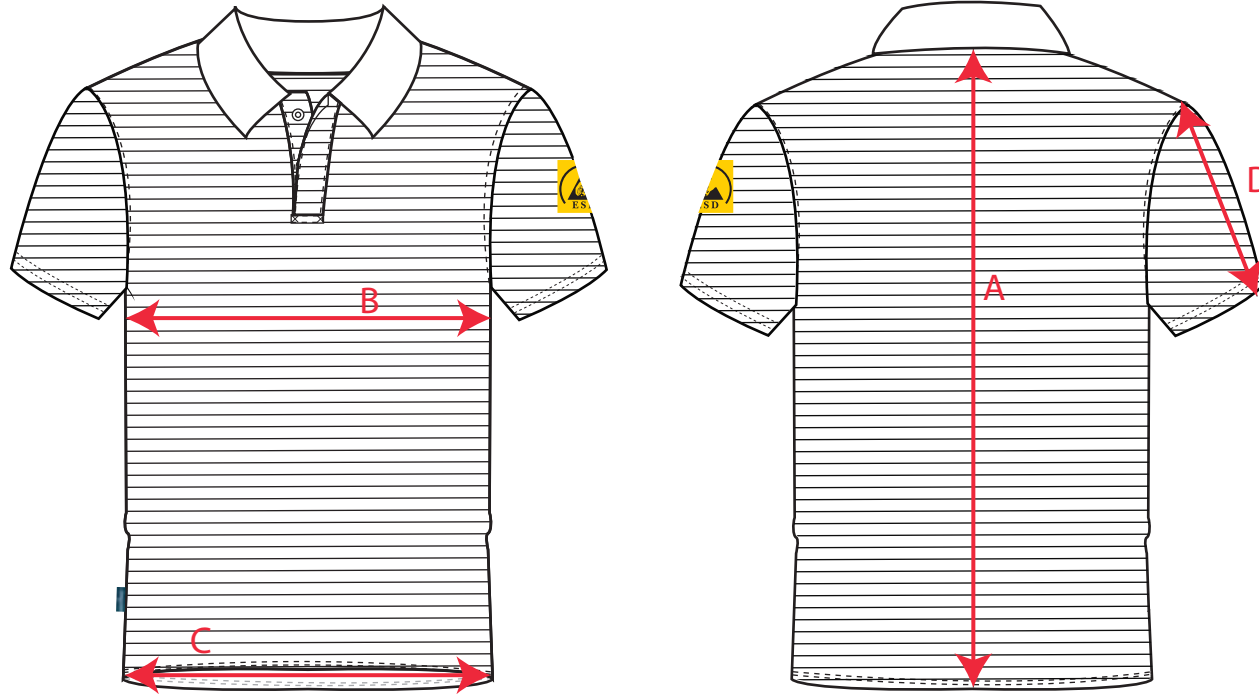

STYLE NO: AS21

DESCRIPTION: Anti-Static ESD Polo Shirt S/S

Description CM		XXS	XS	S	M	L	XL	XXL	3XL	4XL	5XL	6XL	7XL	8XL	9XL
Back Length	A	70.00	71.00	72.00	73.00	74.00	76.00	78.00	80.00	82.00	84.00	86.00	88.00	90.00	92.00
Chest Width	B	38.00	42.00	48.00	52.00	56.00	62.00	66.00	70.00	74.00	80.00	86.00	92.00	98.00	104.00
Hem Width - relaxed	C	38.00	42.00	48.00	52.00	56.00	62.00	66.00	70.00	74.00	80.00	86.00	92.00	98.00	104.00
Sleeve Length - Set In - Short Sleeve	D	20.00	21.00	22.00	23.00	24.00	25.00	26.00	27.00	28.00	29.00	30.00	31.00	32.00	33.00