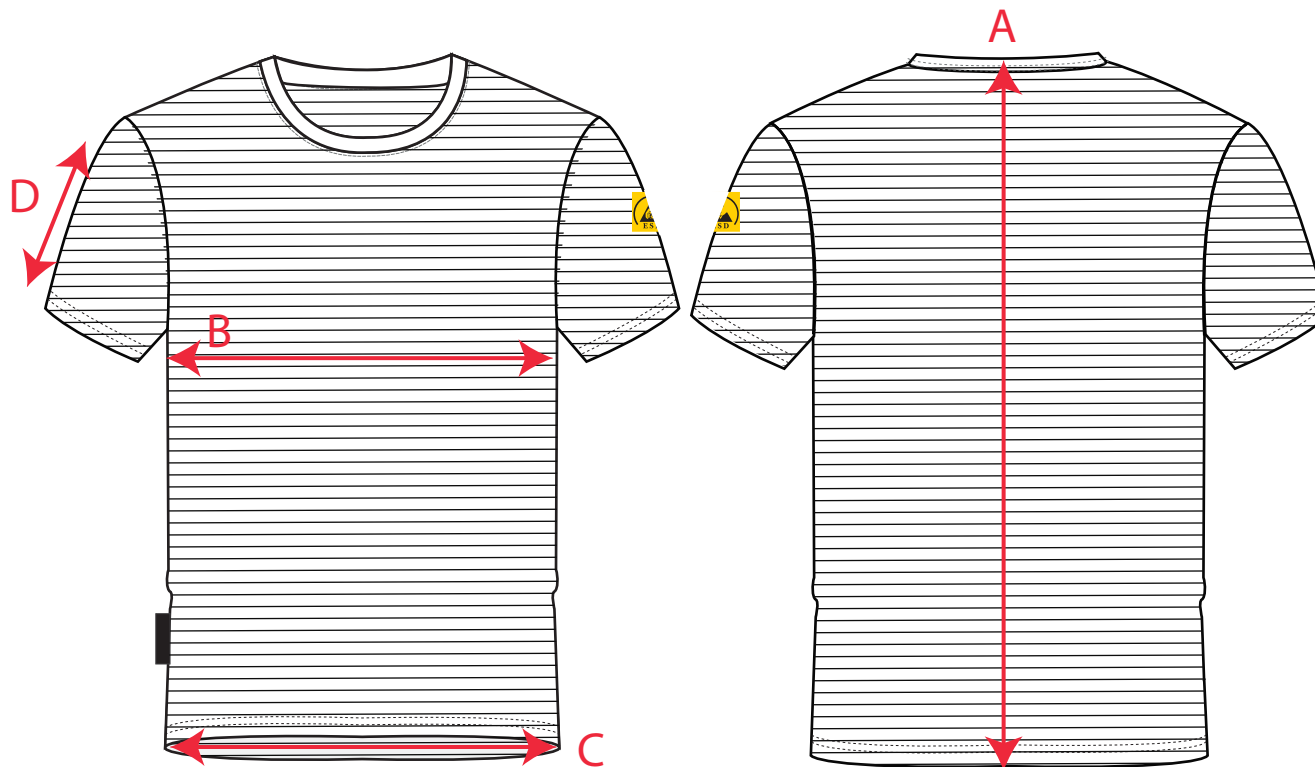

STYLE NO: AS20

DESCRIPTION: Anti Static ESDT-Shirt S/S

Description CM		XXS	XS	S	M	L	XL	XXL	3XL	4XL	5XL	6XL	7XL	8XL	9XL
Back Length	A	70.00	71.00	72.00	73.00	74.00	76.00	78.00	80.00	82.00	84.00	86.00	88.00	90.00	92.00
Chest Width	B	38.00	42.00	48.00	52.00	56.00	62.00	66.00	70.00	74.00	80.00	86.00	92.00	98.00	104.00
Hem Width - relaxed	C	38.00	42.00	48.00	52.00	56.00	62.00	66.00	70.00	74.00	80.00	86.00	92.00	98.00	104.00
Sleeve Length - Set In - Short Sleeve	D	20.00	21.00	22.00	23.00	24.00	25.00	26.00	27.00	28.00	29.00	30.00	31.00	32.00	33.00