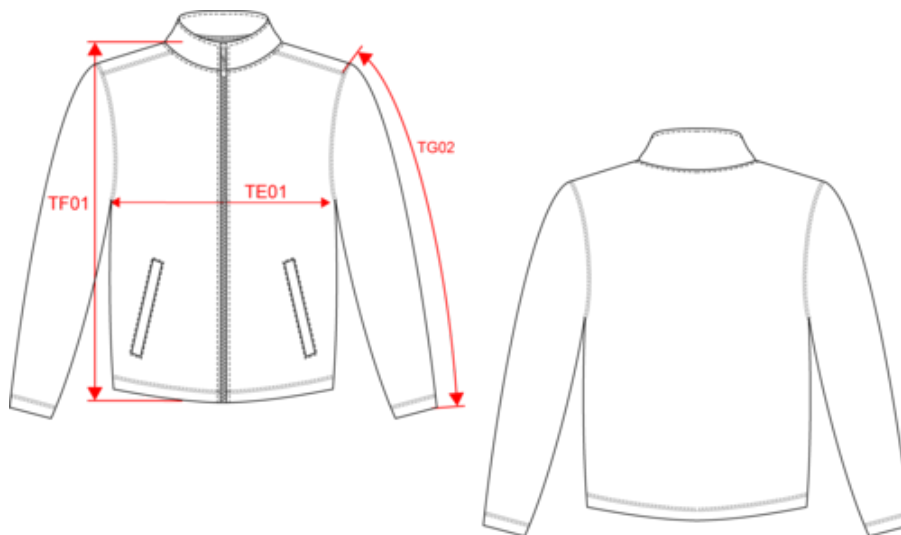

KARIBAN

K9102

Full zip microfleece jacket

- Supple, hard-wearing and comfortable.
- Multi-use lightweight jacket.
- Easy-care.

100% polyester microfleece. Zip fastening and 2 front zip pockets.

More information

Logistic

Country of origin

Customs code

KARIBAN

K9102

Full zip microfleece jacket

Dimensions (cm)

Measurements in cm	XS	S	M	L	XL	XXL	3XL	4XL
TE01 - 1/2 chest width at 1.5cm below armhole	48.00	51.00	54.00	57.00	60.00	63.00	66.00	69.00
TF01 - Total height from HSP	67.00	69.00	71.00	73.00	75.00	77.00	79.00	81.00
TG02 - Long sleeve length	61.50	63.00	64.50	66.00	67.50	69.00	70.50	72.00

Red
RVB : 195,32,54
Pantone C : 200C
Pantone TCX : 19-1664TCX

Royal Blue
RVB : 33,59,127
Pantone C : 7687C
Pantone TCX : 19-3952TCX

Logistic  10

Sizes	Width (cm)	Height (cm)	Length (cm)	Net weight (kg)	Gross weight (kg)	Pieces/Box	Pieces/Bundle
XS	40.00000	16.00000	60.00000	3.20000	4.60000	10	1
S	40.00000	16.00000	60.00000	3.30000	4.70000	10	1
M	40.00000	16.00000	60.00000	3.40000	4.80000	10	1
L	40.00000	16.00000	60.00000	3.60000	5.00000	10	1
XL	40.00000	16.00000	60.00000	3.60000	5.00000	10	1
XXL	40.00000	17.00000	60.00000	3.90000	5.30000	10	1
3XL	40.00000	17.00000	60.00000	4.10000	5.50000	10	1
4XL	40.00000	17.00000	60.00000	4.30000	5.70000	10	1