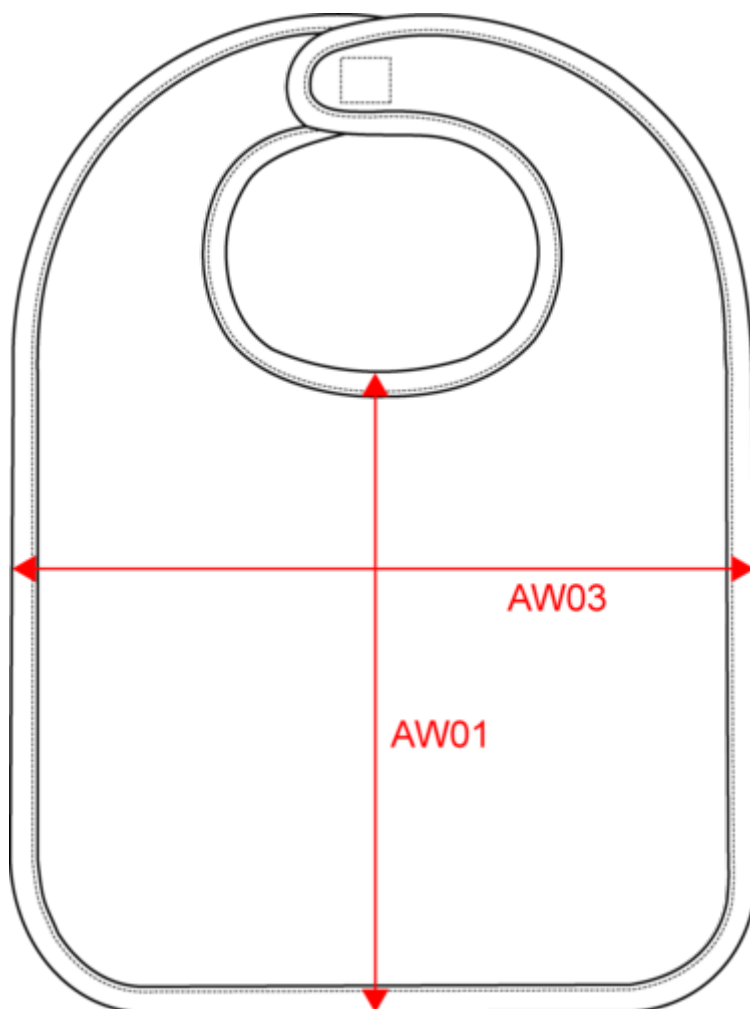

K833

Babies' Terry bib

- Practical thanks to its tear-release fastening.
- Lightweight and soft, extremely comfortable.
- Binding finish.

100% cotton. Tear release fastening. Bound edges.

More information

Logistic

Country of origin

Customs code

KARIBAN

K833

Babies' Terry bib

Dimensions (cm)

Measurements in cm	One Size
AW01 - Middle front height	22.00
AW03 - Total width	29.00

KARIBAN

K833

Babies' Terry bib

Colours information

White
RVB : 236,236,252
Pantone C : White
Pantone TCX : 11-0601TCX

White
RVB : 236,236,252
Pantone C : White
Pantone TCX : 11-0601TCX

Pink
RVB : 234,189,216
Pantone C : 706C
Pantone TCX : 13-2807TCX

White
RVB : 236,236,252
Pantone C : White
Pantone TCX : 11-0601TCX

Sky Blue
RVB : 136,169,206
Pantone C : 5425C
Pantone TCX : 14-4121TCX

Logistic

5

100

Sizes	Width (cm)	Height (cm)	Length (cm)	Net weight (kg)	Gross weight (kg)	Pieces/Box	Pieces/Bundle
One Size	30.00	40.00	40.00	0.00000	0.00000	100	0