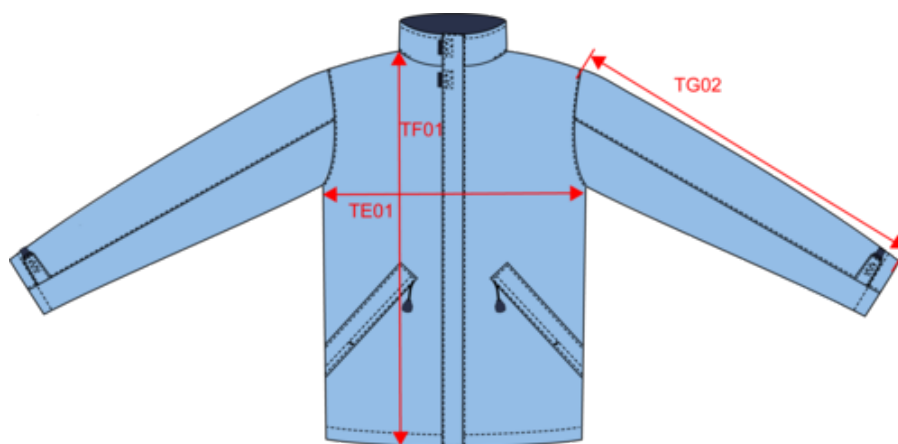

# KARIBAN

K677

Quilted parka

Dimensions (cm)

| Measurements in cm                            | XS    | S     | M     | L     | XL    | XXL   | 3XL   | 4XL   |
|---|-------|-------|-------|-------|-------|-------|-------|-------|
| TE01 - 1/2 chest width at 1.5cm below armhole | 57.00 | 60.00 | 63.00 | 66.00 | 69.00 | 72.00 | 75.00 | 78.00 |
| TF01 - Total height from HSP                  | 79.95 | 84.95 | 86.95 | 88.95 | 90.95 | 92.95 | 94.95 | 96.95 |
| TG02 - Long sleeve length                     | 61.00 | 62.50 | 64.00 | 65.50 | 67.00 | 68.50 | 70.00 | 71.50 |