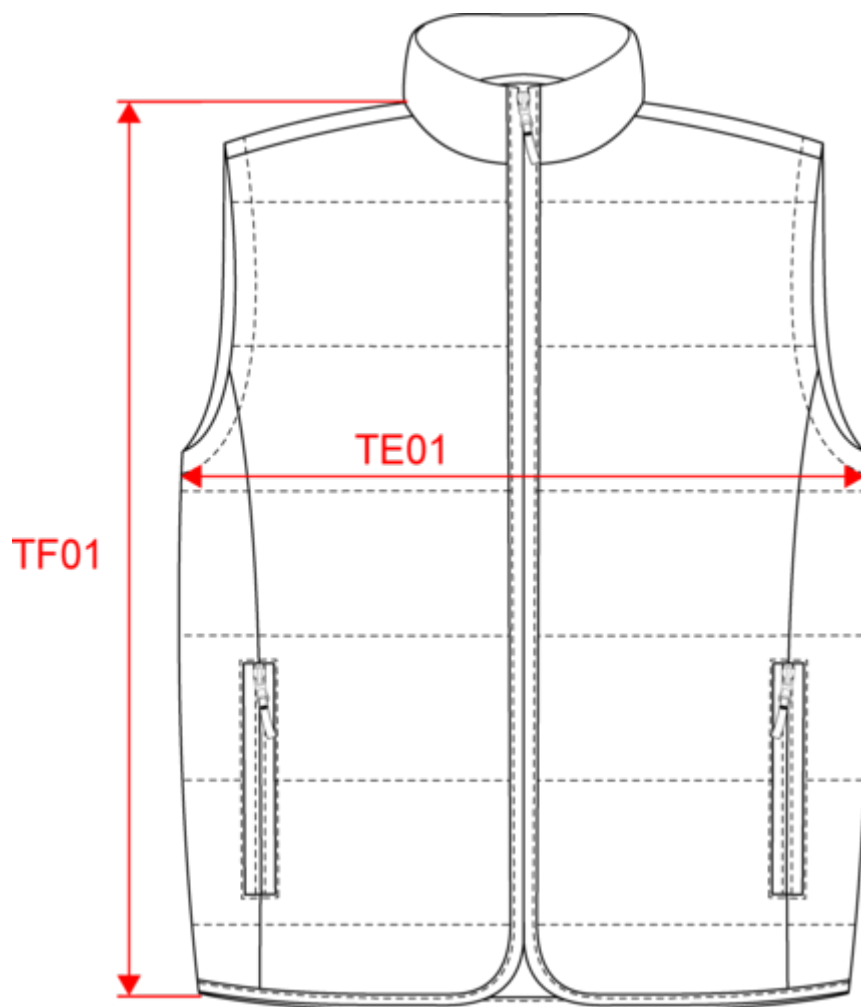

# KARIBAN

K6116

Quilted bodywarmer

Dimensions (cm)