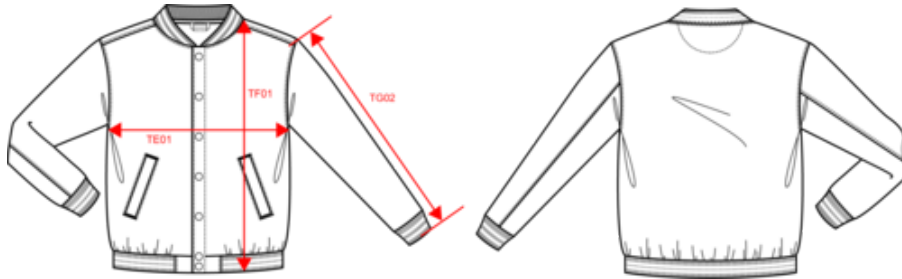

KARIBAN

K497

Unisex teddy fleece jacket

Dimensions (cm)

Measurements in cm	XS	S	M	L	XL	XXL	3XL
TE01 - 1/2 chest width at 1.5cm below armhole	49.00	52.00	55.00	58.00	61.00	64.00	67.00
TF01 - Total height from HSP	65.00	67.00	69.00	71.00	73.00	75.00	77.00
TG02 - Long sleeve length	63.00	64.00	65.00	66.00	67.00	68.00	69.00