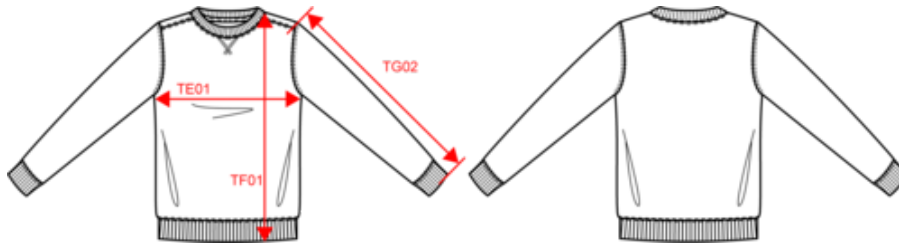

KARIBAN

K442

Unisex crew neck sweatshirt

- 3-yarn brushed fleece fabric with LSF treatment for an excellent printing surface, very hard-wearing and resistant in the wash.
- In keeping with the casual, urban spirit of the LSF sweatshirt range.
- Softness and comfort guaranteed.

80% combed cotton/20% polyester. Low shrinkage brushed fleece. Silicone wash. Contrast neck tape (Heather Grey contrast for all colours, except for Oxford Grey body where neck tape is Middle Grey). Ribbed neck with cross shape cover stitch. Ribbed cuffs and waistband.

More information

Logistic

Country of origin

Customs code

KARIBAN

K442

Unisex crew neck sweatshirt

Dimensions (cm)

Measurements in cm	XS	S	M	L	XL	XXL	3XL	4XL
TE01 - 1/2 chest width at 1.5cm below armhole	51.00	54.00	57.00	60.00	63.00	66.00	69.00	72.00
TF01 - Total height from HSP	69.00	71.00	73.00	75.00	77.00	79.00	81.00	83.00
TG02 - Long sleeve length	65.00	66.00	67.00	68.00	69.00	70.00	71.00	72.00