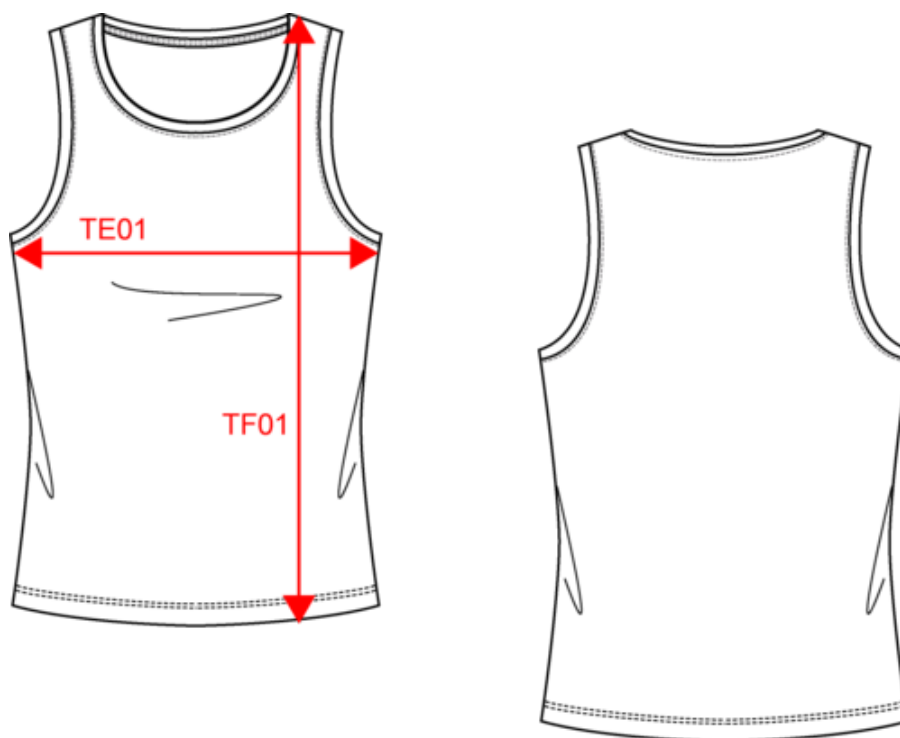

KARIBAN

K361

Ladies' tank top

- Crew neck and modern fit.
- The essential ladies' tank top.
- Combed cotton: clothing durability over time.

95% cotton / 5% elastane. Trendy feminine fit. Jersey knit fabric in combed cotton. Wide bound neckline with neck tape. Twin needle finishing at the hem.

Ladies' tank top

Dimensions (cm)

Measurements in cm	XS	S	M	L	XL	XXL
TE01 - 1/2 chest width at 1.5cm below armhole	39.00	42.00	45.00	48.00	51.00	54.00
TF01 - Total height from HSP	58.50	60.50	62.50	64.50	66.50	68.50