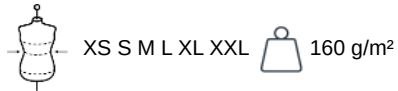

KARIBAN

K361

Ladies' tank top

- Crew neck and modern fit.
- The essential ladies' tank top.
- Combed cotton: clothing durability over time.

95% cotton / 5% elastane. Trendy feminine fit. Jersey knit fabric in combed cotton. Wide bound neckline with neck tape. Twin needle finishing at the hem.

Ladies' tank top

Dimensions (cm)

Measurements in cm	XS	S	M	L	XL	XXL
TE01 - 1/2 chest width at 1.5cm below armhole	39.00	42.00	45.00	48.00	51.00	54.00
TF01 - Total height from HSP	58.50	60.50	62.50	64.50	66.50	68.50