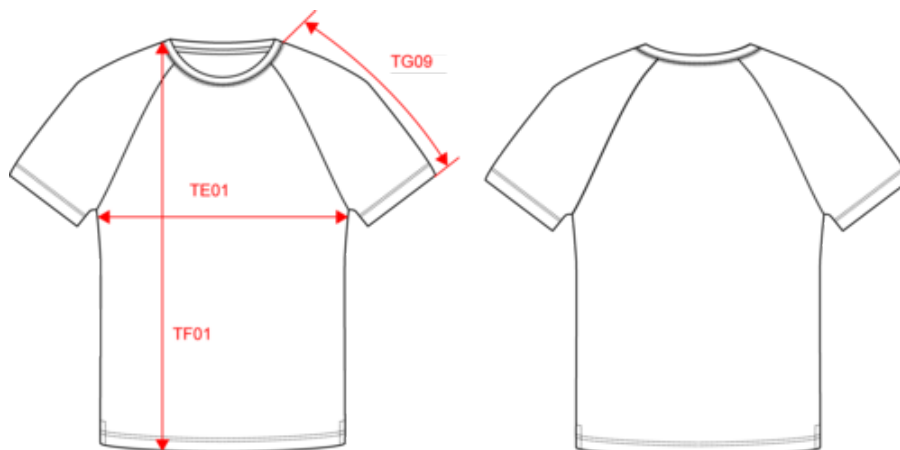

KARIBAN

K330

Baseball > Short-sleeved two-tone t-shirt

- Raglan sleeves for greater freedom of movement.
- 18 available colourways.
- Made from 100% cotton.

100% cotton. Neck with elastane. Side slits. Twin needle finishing.

Baseball > Short-sleeved two-tone t-shirt

Dimensions (cm)

Measurements in cm	S	M	L	XL	XXL	3XL
TE01 - 1/2 chest width at 1.5cm below armhole	50.00	53.00	56.00	59.00	62.00	65.00
TF01 - Total height from HSP	70.20	72.20	74.20	76.20	78.20	80.20
TG09 - Raglan short sleeve length	36.50	38.25	40.00	41.75	43.50	45.25