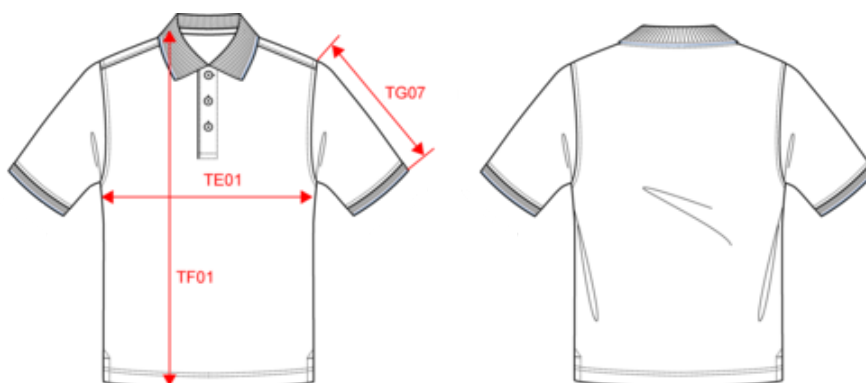

KARIBAN

K250

Men's short-sleeved polo shirt

- Men's wardrobe must-have for every season.
- Soft texture made from cotton piqué.
- Subtly contrasting piping at neck and on cuffs.

100% cotton piqué. 3 button placket. Contrast taped neck and side slits. Rib with contrast tipping at neck and cuffs. Twin needle finishing at the hem.

KARIBAN

K250

Men's short-sleeved polo shirt

Dimensions (cm)

Measurements in cm	S	M	L	XL	XXL	3XL
TE01 - 1/2 chest width at 1.5cm below armhole	49.00	52.00	55.00	58.00	61.00	64.00
TF01 - Total height from HSP	70.00	72.00	74.00	76.00	78.00	80.00
TG07 - Short sleeve length	21.25	22.00	22.75	23.50	24.25	25.00