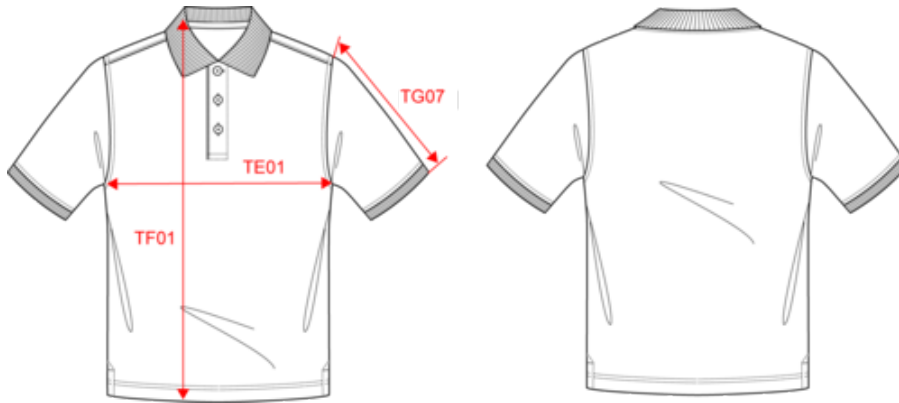

KARIBAN

K241

Men's short sleeve piqué polo shirt

- Perfect print quality.
- Casual chic polo shirt.
- Large choice of colours.

100% combed cotton piqué - washable at 60°C (Oxford Grey : 90% combed cotton piqué / 10% viscose - washable at 40°C). Ribbed neck and cuffs. Oxford Grey contrast taped neck and side slits for all colours, except for Oxford Grey body where neck tape is Dark Grey. 3 button placket. Twin needle finishing at the hem.

KARIBAN

K241

Men's short sleeve piqué polo shirt

Dimensions (cm)

Measurements in cm	S	M	L	XL	XXL	3XL	4XL
TE01 - 1/2 chest width at 1.5cm below armhole	50.00	53.00	56.00	59.00	62.00	65.00	68.00
TF01 - Total height from HSP	70.00	72.00	74.00	76.00	78.00	80.00	82.00
TG07 - Short sleeve length	22.75	23.50	24.25	25.00	25.75	26.50	27.25