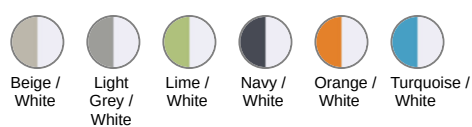

KARIBAN

K118

Beach towel

- Made from 100% cotton velour.
- Plain 5.5-cm strips at the ends for easy decoration access.
- Soft and comfortable fabric.

100% cotton velour. 5.5 cm white band at both ends.

More information

KARIBAN

K118

Beach towel

Colours information

Beige

RVB :
170,160,148
Pantone C :
7536C
Pantone TCX :
16-0806TCX

White

RVB :
236,236,252
Pantone C :
White
Pantone TCX :
11-0601TCX

Light Grey

RVB :
128,129,125
Pantone C :
416C
Pantone TCX :
18-4105TCX

White

RVB :
236,236,252
Pantone C :
White
Pantone TCX :
11-0601TCX

Lime

RVB :
151,202,91
Pantone C :
367C
Pantone TCX :
14-0244TCX

White

RVB :
236,236,252
Pantone C :
White
Pantone TCX :
11-0601TCX

Navy

RVB : 41,46,56
Pantone C :
433C
Pantone TCX :
19-4012TCX

White

RVB :
236,236,252
Pantone C :
White
Pantone TCX :
11-0601TCX

Orange

RVB :
252,107,16
Pantone C :
1585C
Pantone TCX :
16-1364TCX