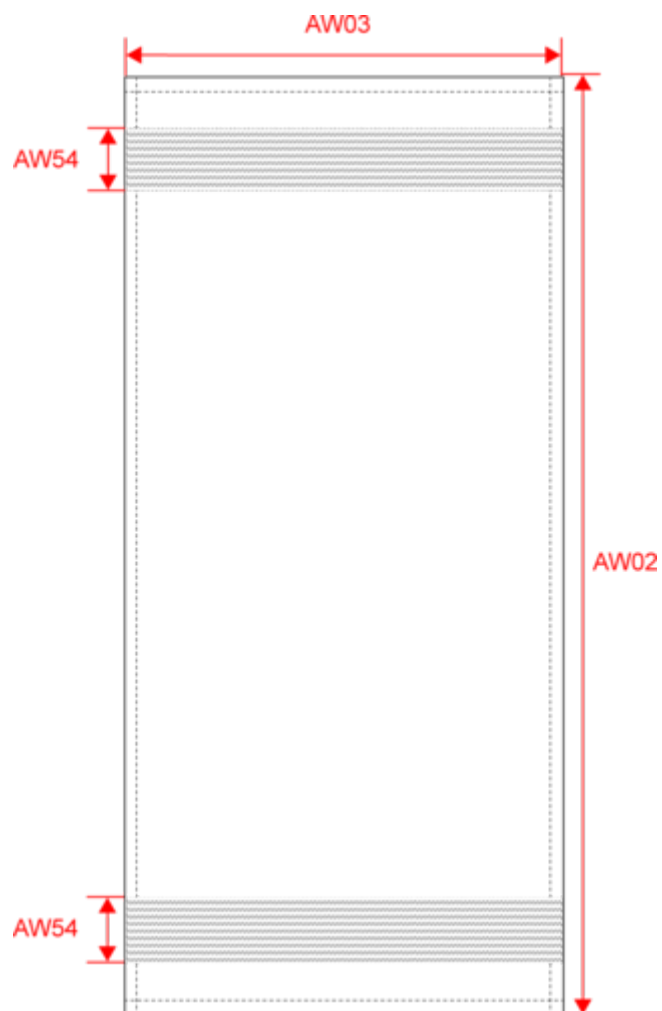

KARIBAN

K118

Beach towel

- Made from 100% cotton velour.
- Plain 5.5-cm strips at the ends for easy decoration access.
- Soft and comfortable fabric.

100% cotton velour. 5.5 cm white band at both ends.

More information

Logistic

Country of origin

Customs code

KARIBAN

K118

Beach towel

Dimensions (cm)

Measurements in cm	One Size
AW02 - Total height	160.00
AW03 - Total width	100.00
AW54 - Border height	5.25

KARIBAN

K118

Beach towel

Colours information

Beige

RVB :
170,160,148
Pantone C :
7536C
Pantone TCX :
16-0806TCX

White

RVB :
236,236,252
Pantone C :
White
Pantone TCX :
11-0601TCX

Light Grey

RVB :
128,129,125
Pantone C :
416C
Pantone TCX :
18-4105TCX

White

RVB :
236,236,252
Pantone C :
White
Pantone TCX :
11-0601TCX

Lime

RVB :
151,202,91
Pantone C :
367C
Pantone TCX :
14-0244TCX

White