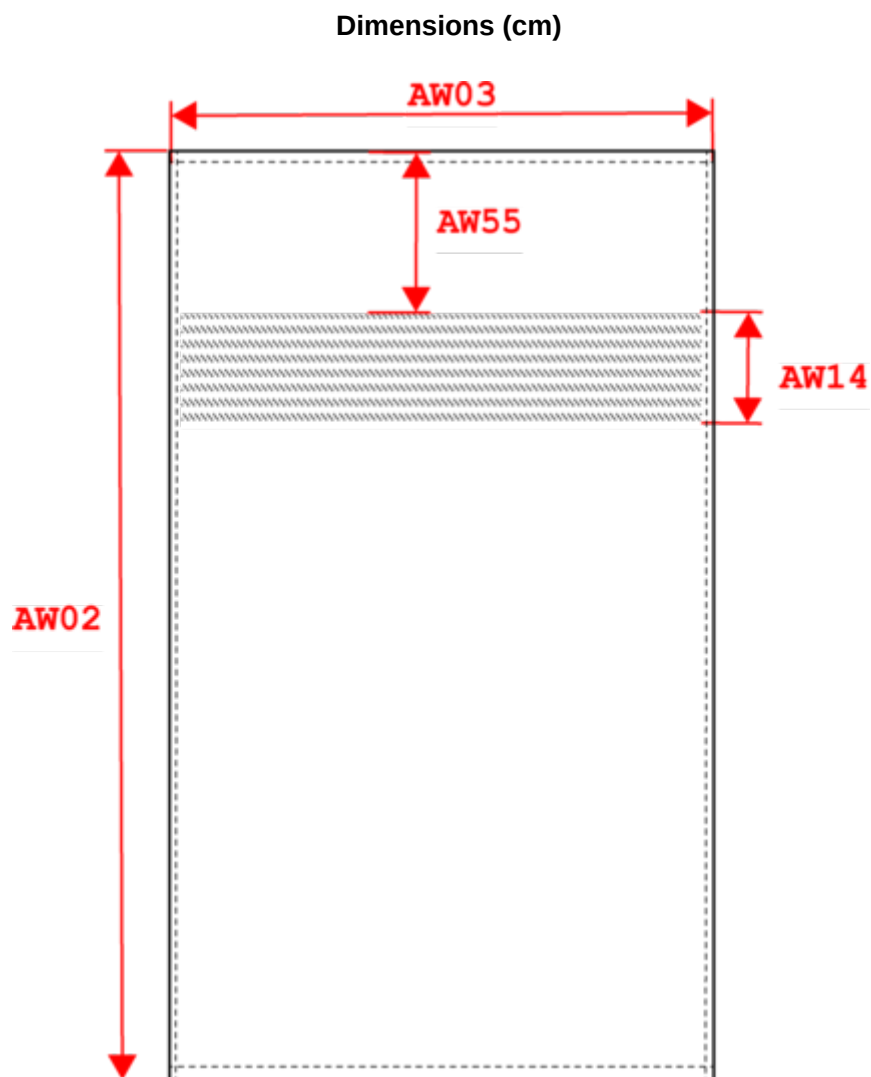

KARIBAN

K113

Bath towel

- 18 available colourways.
- Made from 100% cotton.
- Vanity essential.

100% cotton.

More information

Logistic

Country of origin

Customs code

KARIBAN

K113

Bath towel

Measurements in cm	One Size
AW02 - Total height	140.00
AW03 - Total width	70.00
AW14 - Finishing height	8.00
AW55 - Border position from edge	9.00

KARIBAN

K113

Bath towel

Logistic  2  20

Sizes	Width (cm)	Height (cm)	Length (cm)	Net weight (kg)	Gross weight (kg)	Pieces/Box	Pieces/Bundle
One Size	60.00000	40.00000	40.00000	9.75000	10.80000	20	1