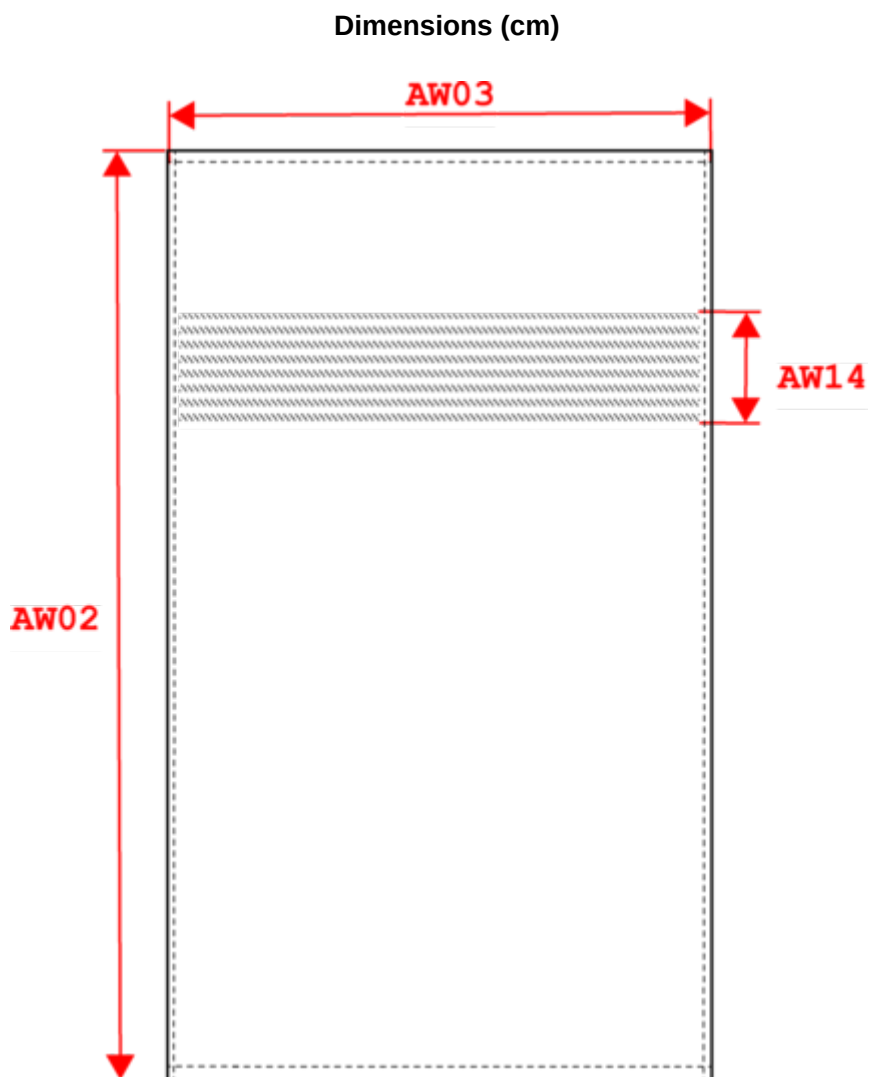

# KARIBAN

K111

Beach towel

Measurements in cm	One Size
AW02 - Total height	150.00
AW03 - Total width	100.00
AW14 - Finishing height	8.00